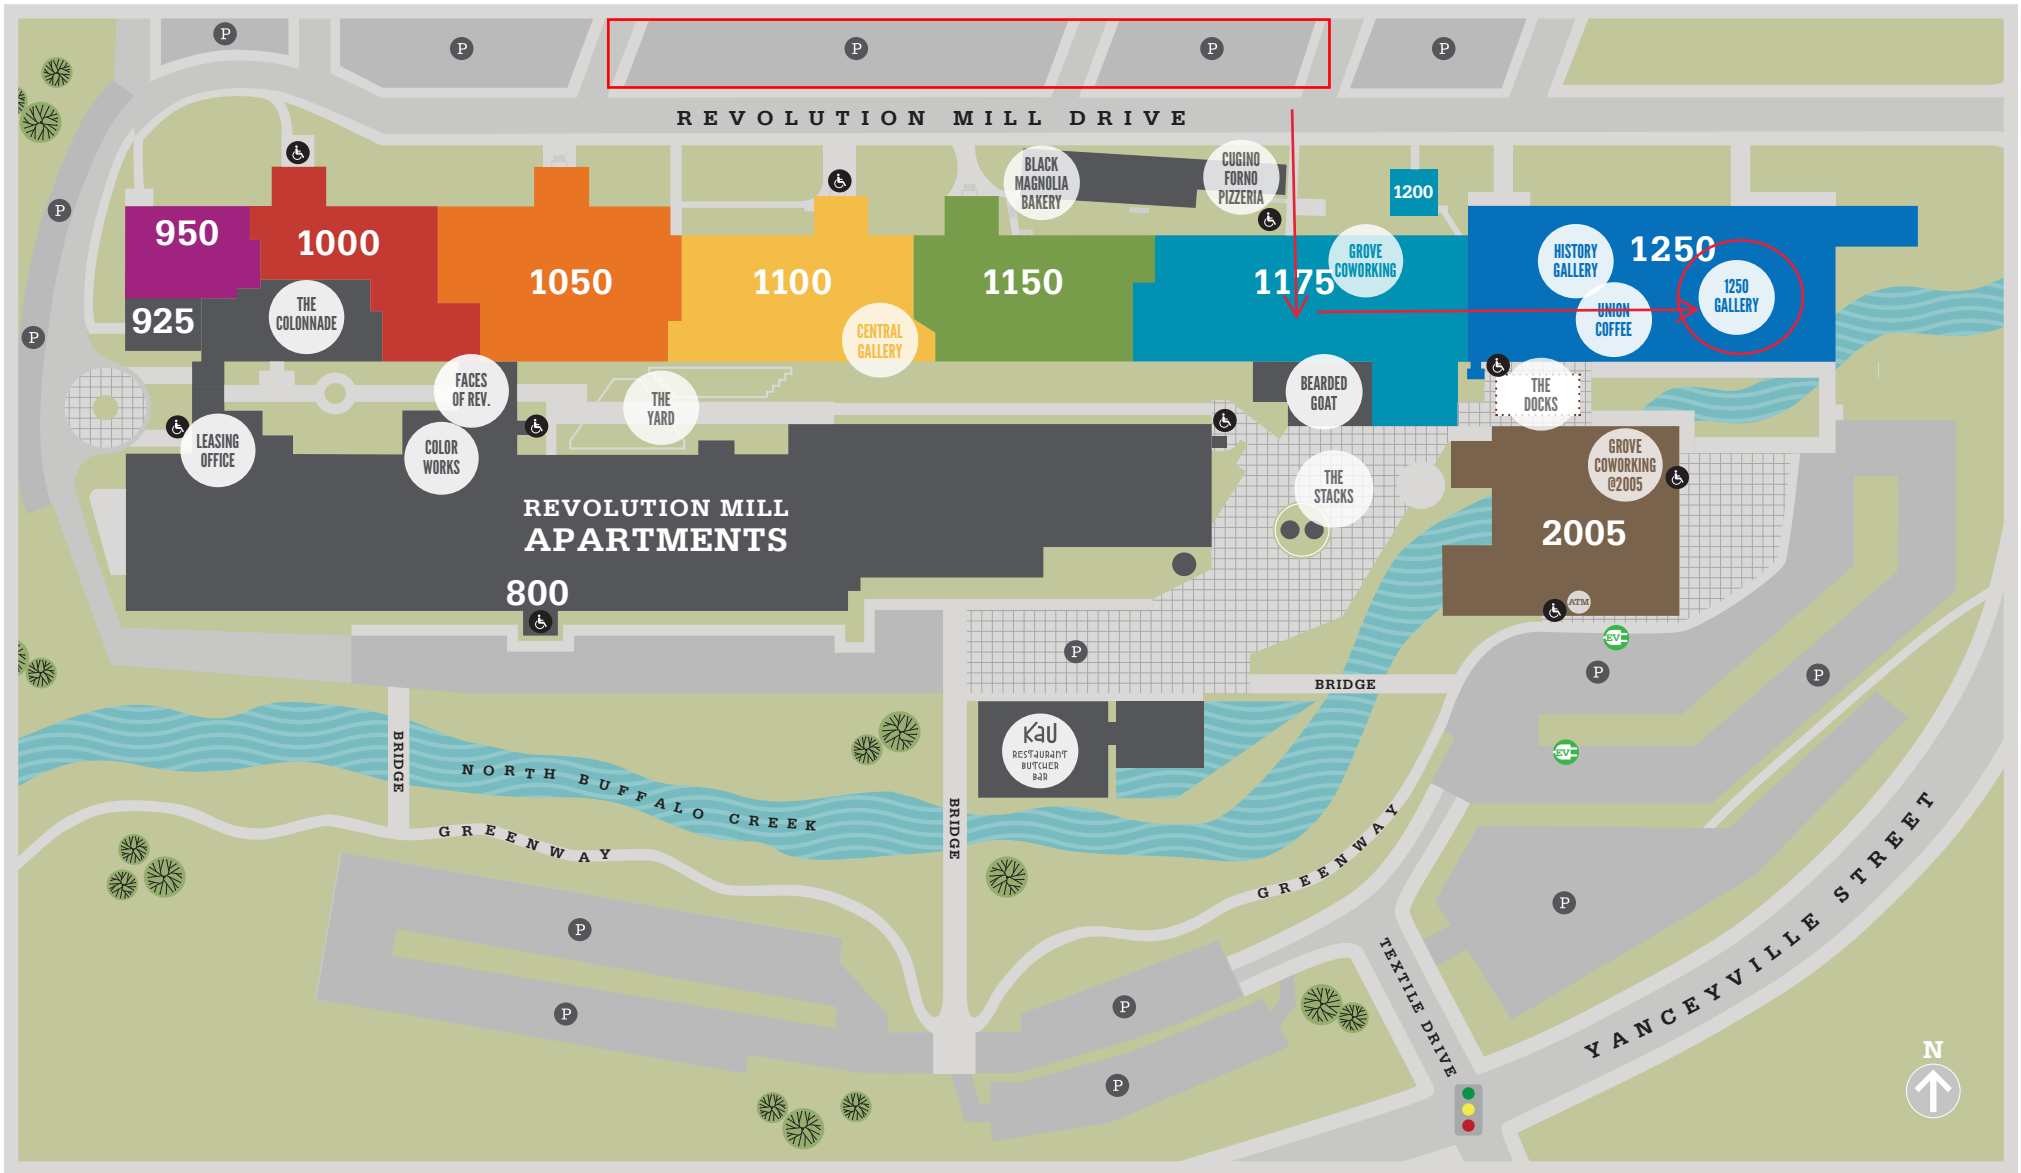

REVOLUTION CAMPUS MAP

Leasing Office: 850 Revolution Mill Dr Greensboro, NC 27405